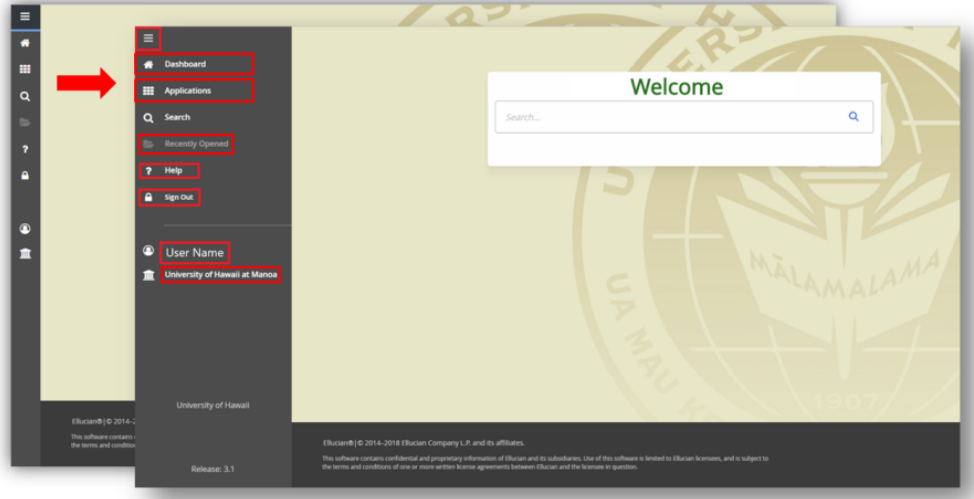

## Banner 9 Toolbar

The informational bar has moved from the top to the left side of the screen. Since most of the Banner 9 forms are arranged vertically, this layout allows more rows to display at one time. This also improves the Print Screen function (CTRL+P) as the informational bar is not printed.

### BEFORE:

### AFTER:

-  Expands the menu to include descriptions  
Select again to remove the descriptions and only display icons
-  Returns user to Home Page
-  Displays Applications, Banner and My Banner menus  
Banner Central Website has been added as a quick link
-  Displays folder of Recently Opened pages  
 Clear Users now have the ability to clear this folder
-  Help icon brings up page and field details about the open page  
Select to display Page Help or Application Navigator Keyboard Shortcuts
-  Sign out of Banner Pages
-  Displays user's name when menu is expanded  
Select to display Banner Messages and user preferences (GUAUPRF)  
Customize My Links on GUAUPRF
-  Displays user's home institution when menu is expanded  
Icon is informational only