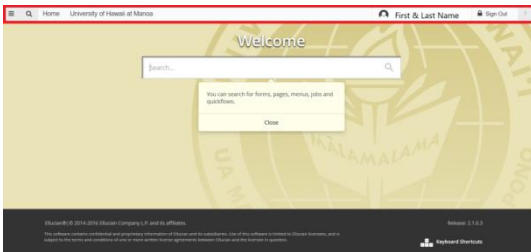

Banner 9 Toolbar

The informational bar has moved from the top to the left side of the screen. Since most of the Banner 9 forms are arranged vertically, this layout allows more rows to display at one time. This also improves the Print Screen function (CTRL+P) as the informational bar is not printed.

BEFORE: